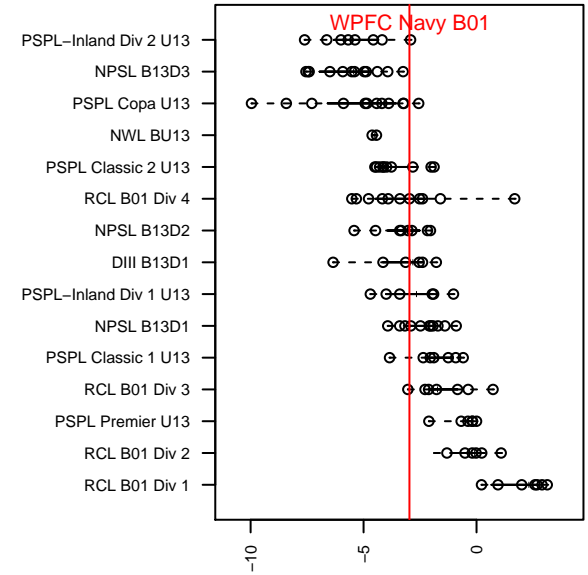

**attack and defense rating
relative to others at age
and all opponents in last 13 months**