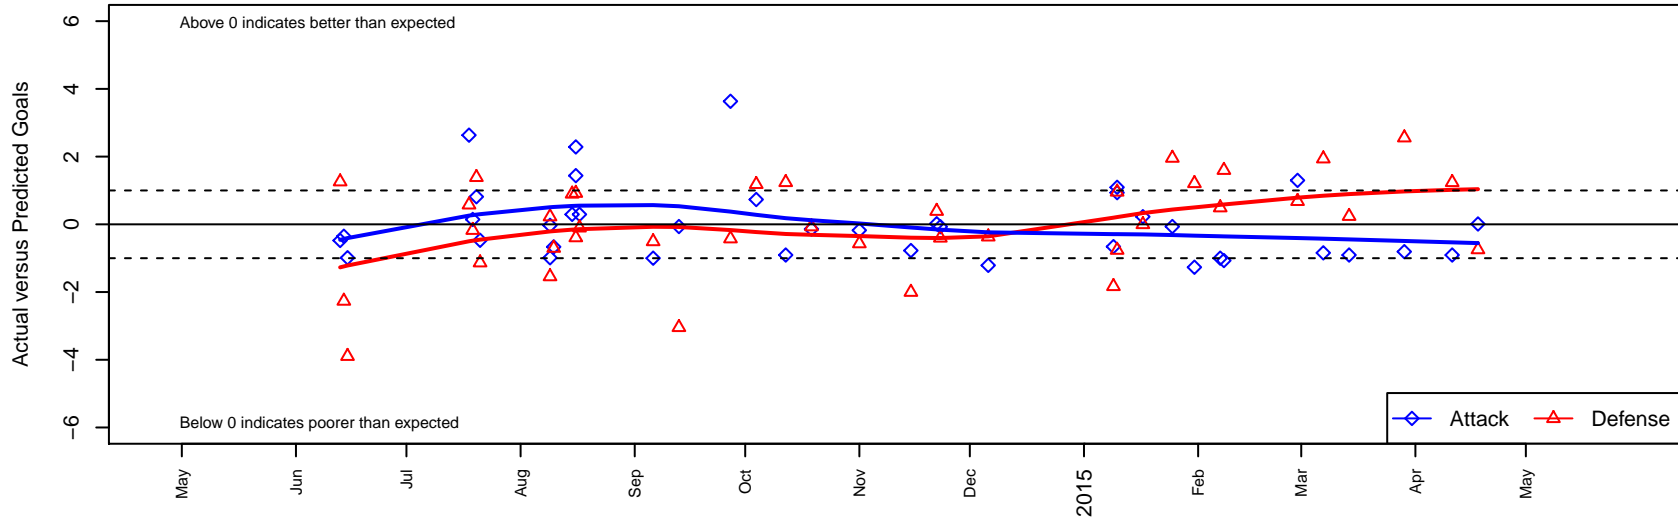

# WPFC Navy B01

Washington Premier FC  
 Tacoma, WA  
 B01 total strength=798  
 attack=0.84 defense=1.17  
 fall league = RCL B01 Div 4  
 spr league = Win RCL B01 Div 4

alt names used:  
 WASHINGTON PREMIER FC WPFC B01 NAV  
 WPFC B01 Navy  
 WPFC B01 Navy C  
 WPFC B01 Navy  
 WPFC B01 Navy  
 WPFC B01 Navy  
 WPFC B01 Navy C  
 WPFC B01 Navy C

**WPFC Navy B01**  
 Dots are actual minus expected GF (blue circles) and GA (red triangles).  
 Blue line is smoothed change in attack strength. Red is smoothed change in defense strength.

**attack and defense variance (black dot)  
relative to other teams  
and top 10 in region**