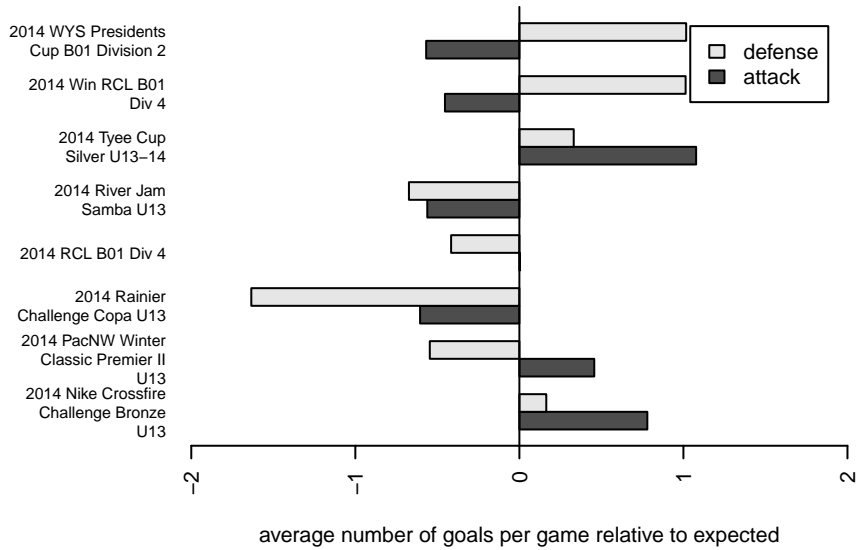

Performance relative to 13 month average